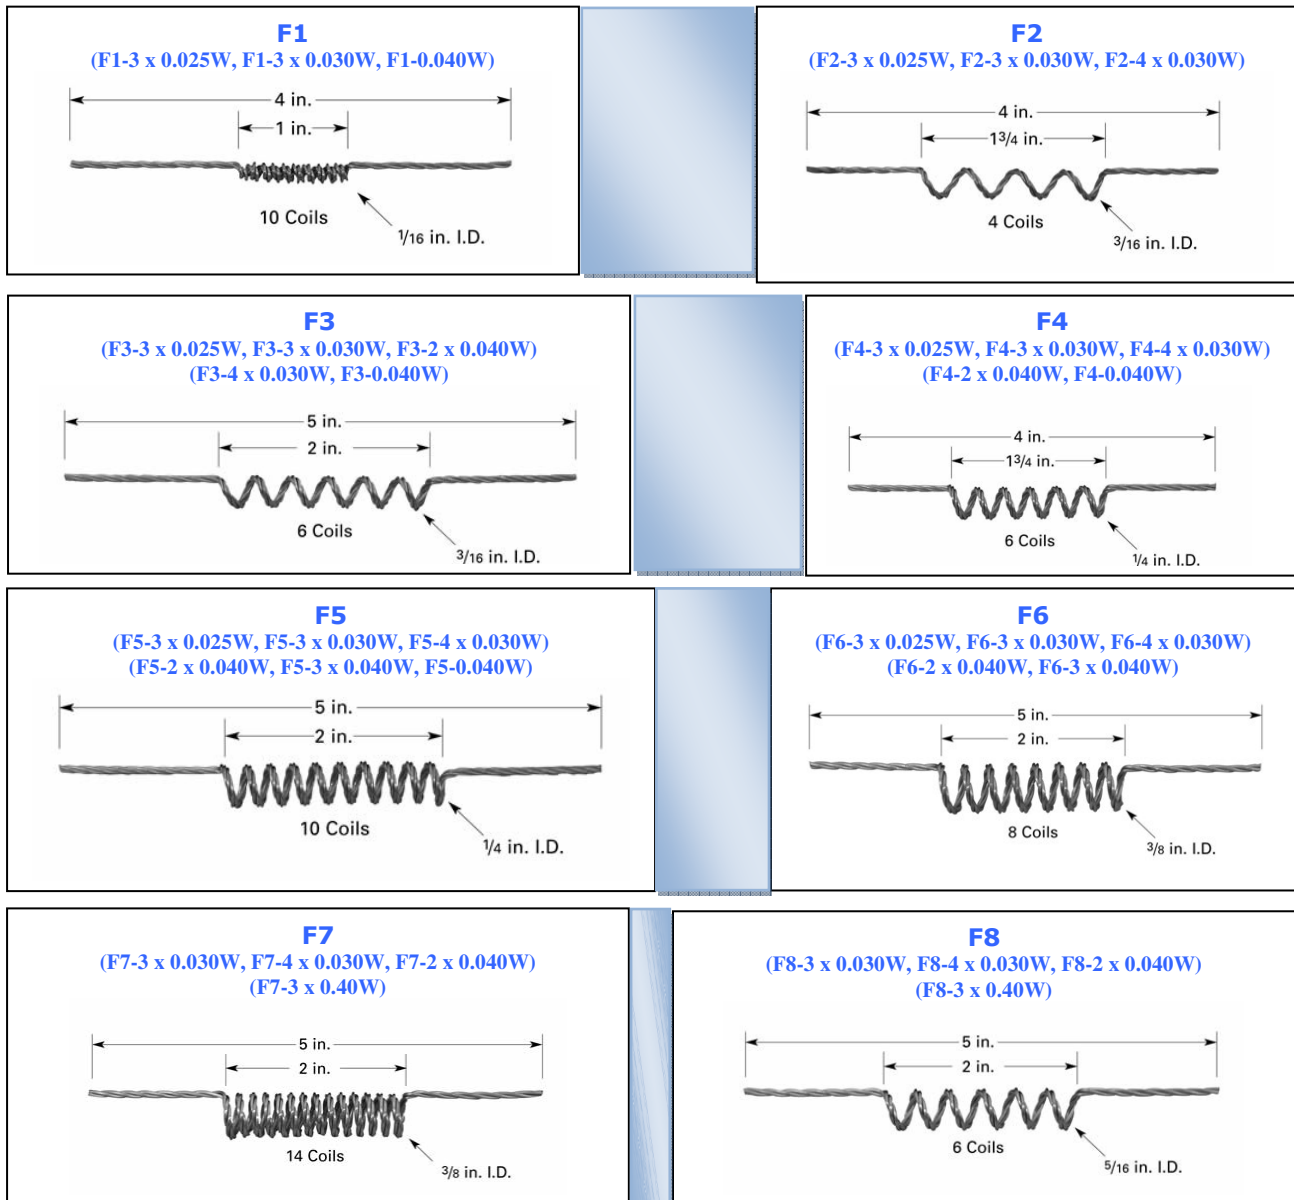

## Tungsten Filaments .....

- ✚ Evaporation Source
- ✚ Wire dia from 0.025" to 0.040"
- ✚ Temperature up to 1800 °C

VIN KAROLA INSTRUMENTS

P.O. Box 922273  
Norcross, GA 30010-2273  
Tel: 770/409-1499  
Fax: 770/447-8045  
e-mail: info@vinkarola.com